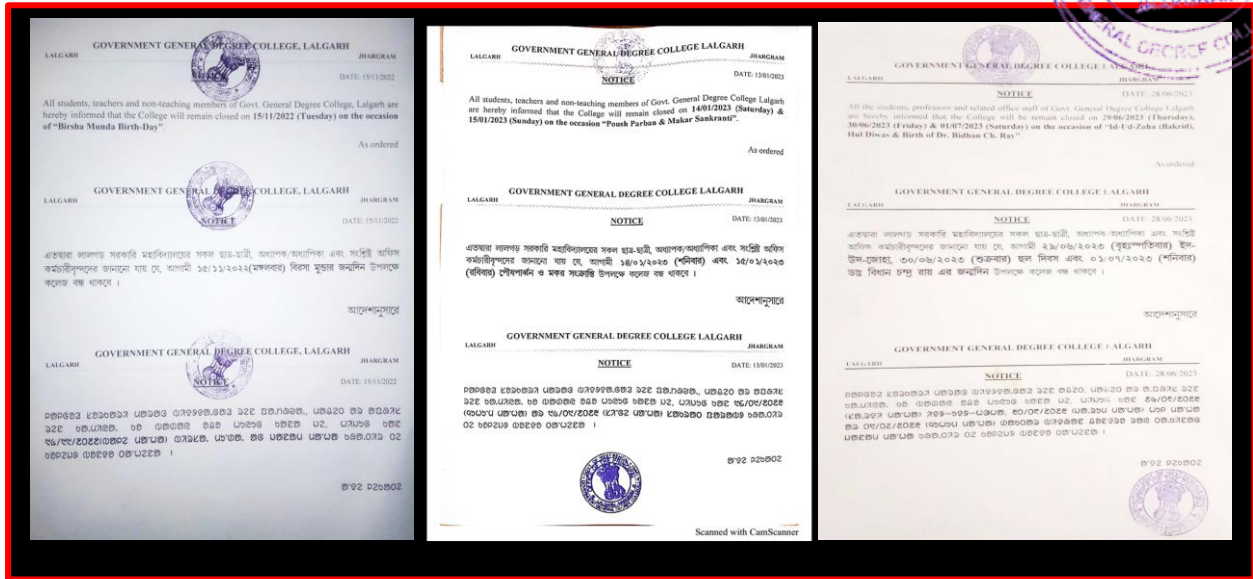

**GOVERNMENT OF WEST BENGAL
GOVERNMENT GENERAL DEGREE COLLEGE, LALGARH
LALGARH :: JHARGRAM :: 721516**

E-mail: principal@lalgargovtcollege.org, Website: www.lalgargovtcollege.org

7.1.4.1 Describe the Institutional efforts/initiatives in providing an inclusive environment i.e, tolerance and harmony towards cultural, regional, linguistic, communal socioeconomic diversity:

Maintaining trilingual format in notices